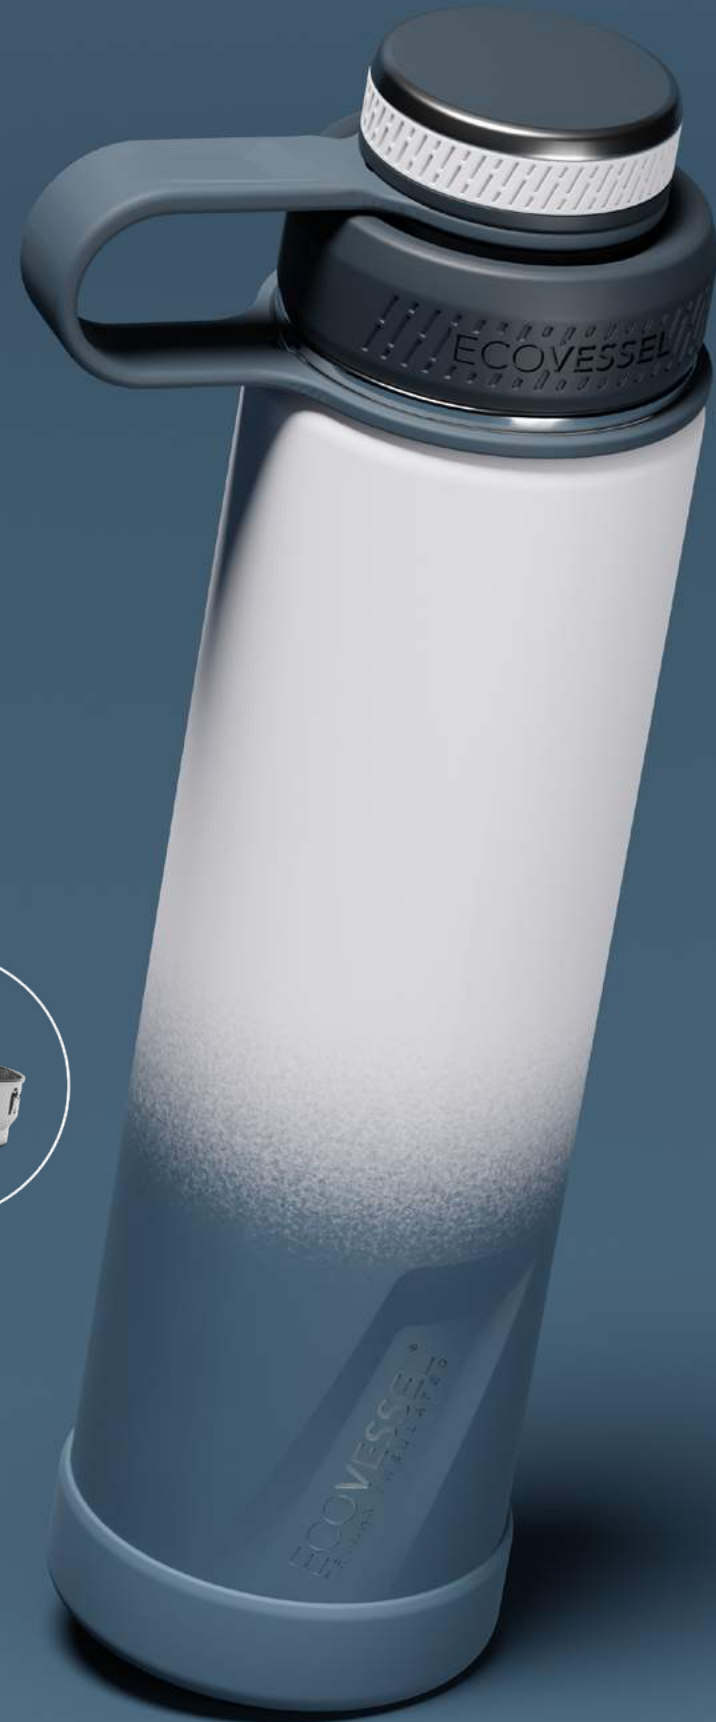

THE BOULDER

24oz 709mL

We've taken our best-selling BOULDER bottle and added features that make it even better, setting it apart from the competition. Filled with your favorite cold or hot drink, it's at home anywhere – on the trails, golf course, beach, or on your desk for convenient hydration throughout your day.

Removable Strainer

TriMax® Triple Insulation

UP TO 72 HRS

UP TO 14 HRS

TriMax® INSULATED

Protective Bumper

Comfort Lip

Key Features

- TriMax® Triple Insulation
- Reflecta™ Insulated Lid
- Dual opening lid for easy filling
- 74mm protective silicone bumper
- Silicone lip for drinking comfort
- Sturdy, flexible strap
- Easy cleaning
- Tea, fruit, ice strainer
- Fits in most cup holders
- Drinks don't touch plastic

Included

Strainer

MSRP: $36.99

ECOVESSEL®